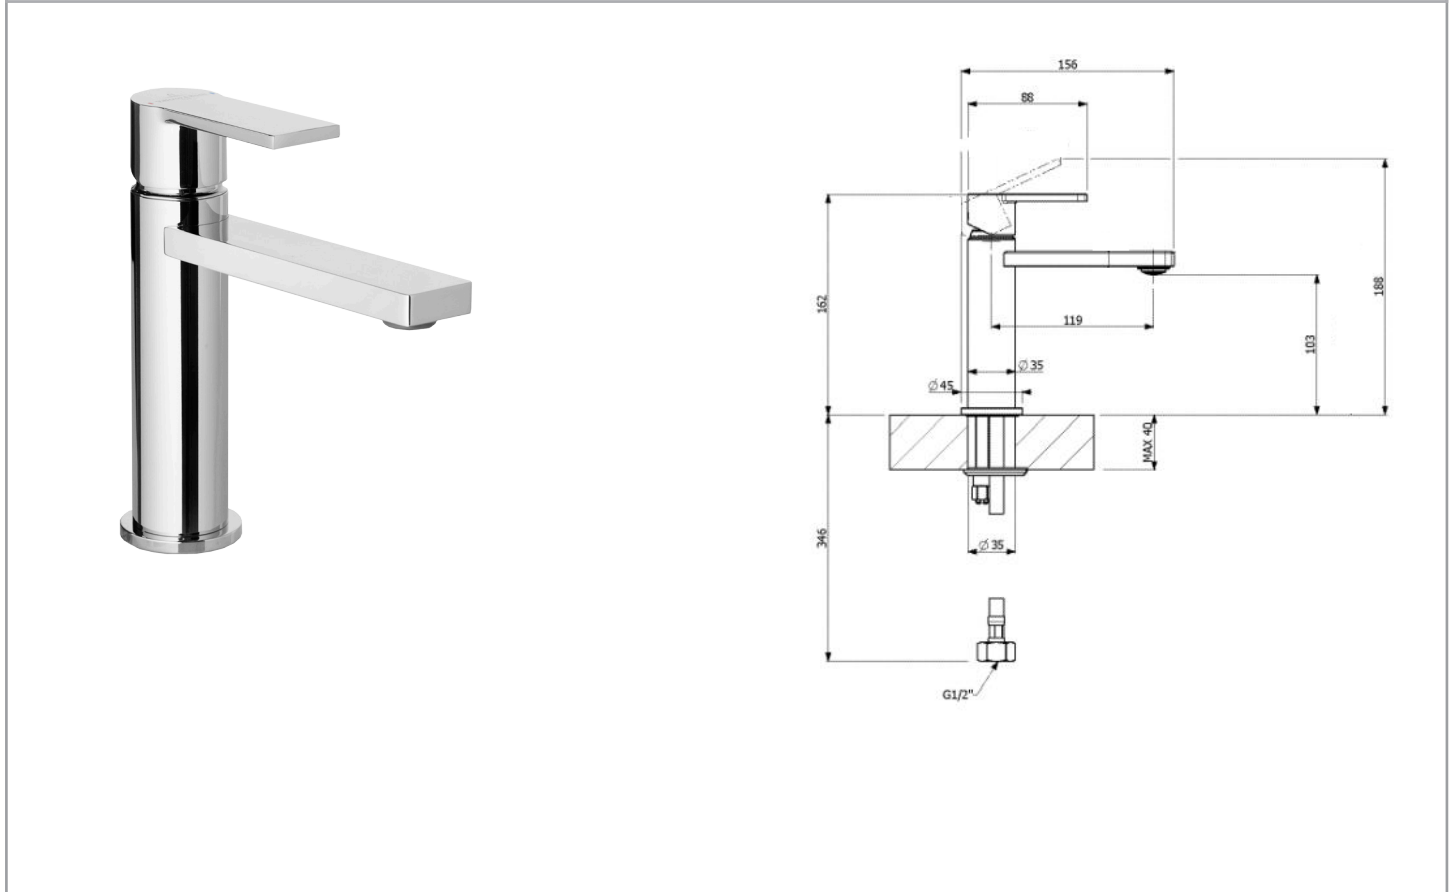

PURA BASIN MIXER

Product Image	Technical Specification
---------------	-------------------------

Description
<p>Pura Basin Mixer WELS 5 Star / 5 Lpm</p> <p>TVW12010350061 Chrome</p>

Additional Information
<ul style="list-style-type: none"> • 35mm Ceramic Cartridge