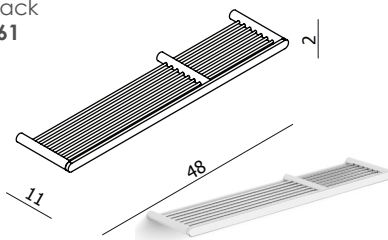

LOFT Towel Ring
AR33038

LOFT Hand Towel Rail
AR33005

LOFT Towel Rail
AR33001

LOFT Towel Rail
AR33014

LOFT Double Towel Rail
AR33002

LOFT Bath Towel Rack
AR33007

UNIVERSAL Range (Products to compliment the LOFT range)

UNIVERSAL Soap Dish Rack
AR33060

UNIVERSAL Shower Shelf Rack
AR33061

Optional Metal Soap Tray
AR31060

Suitable for AR33060 and AR33061

UNIVERSAL Glass Shelf with Round & Square brackets
AR20849RS

UNIVERSAL Toilet Brush Set with Chrome base & Glass bowl
AR70225