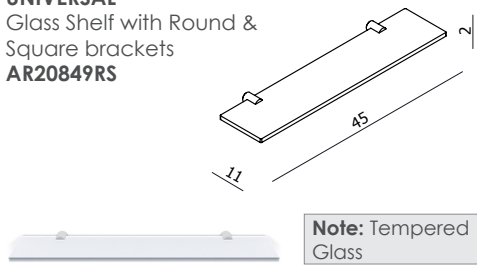

UNIVERSAL Soap Dish Rack
AR33060

UNIVERSAL Shower Shelf Rack
AR33061

Optional Metal Soap Tray
AR31060

Suitable for AR33060 and AR33061

UNIVERSAL Glass Shelf with Round & Square brackets
AR20849RS

UNIVERSAL Toilet Brush Set with Chrome base & Glass bowl
AR70225