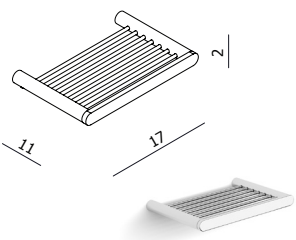

LOFT Towel Ring
AR33038

LOFT Hand Towel Rail
AR33005

LOFT Towel Rail
AR33001

LOFT Towel Rail
AR33014

LOFT Double Towel Rail
AR33002

LOFT Bath Towel Rack
AR33007

UNIVERSAL Range (Products to compliment the LOFT range)

UNIVERSAL Soap Dish Rack
AR33060

UNIVERSAL Shower Shelf Rack
AR33061

Optional Metal Soap Tray
AR31060

Suitable for AR33060 and AR33061

UNIVERSAL Glass Shelf with Round & Square brackets
AR20849RS

UNIVERSAL Toilet Brush Set with Chrome base & Glass bowl
AR70225