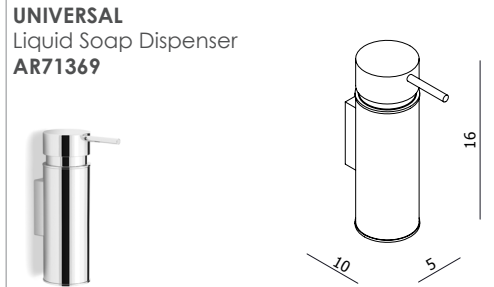

UNIVERSAL Liquid Soap Dispenser
AR71369

Technical Advice Hotline 1800 356 717

email: ac@argentaust.com.au

www.argentaust.com.au

Argent Central
Ph: 1300 364 748
Fx: 1300 656 057

Brisbane
Ph: 07 3252 6101
Fx: 1300 656 057

Melbourne
Ph: 03 9250 1600
Fx: 03 9250 1699

Sydney
Ph: 02 8394 5800
Fx: 02 8394 5888

Perth
Ph: 08 9445 0500
Fx: 08 9445 0510