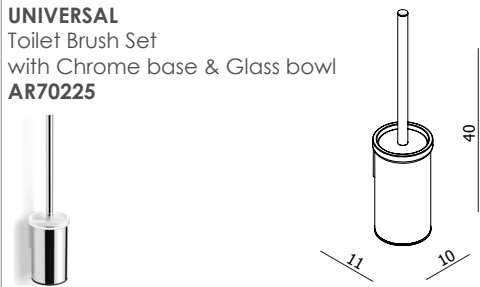

UNIVERSAL Soap Dish Rack
AR33060

UNIVERSAL Shower Shelf Rack
AR33061

Optional Metal Soap Tray
AR31060

Suitable for AR33060 and AR33061

UNIVERSAL Glass Shelf with Round & Square brackets
AR20849RS

UNIVERSAL Toilet Brush Set with Chrome base & Glass bowl
AR70225